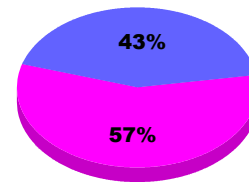

YTD Status Quo Clubs 2012-2013

Status Quo Clubs Compared to Status Quo Members

Legend: Status Quo Clubs (cyan), Total Status Quo Members (green)

MEMBERSHIP

Membership Results
2012-2013

Membership
2011-2012

Month	Net Memb Goal	Actual New Memb	Actual Dropped Memb	Gain/Loss of Memb	Gain/Loss of Memb
Jul/Aug/Sep		0	-4	-4	0
Totals		0	-4	-4	0

Membership Results 2012-2013

Goal, New, Dropped, Gain/Loss

Legend: Goal (cyan), Actual (green), Dropped (yellow), Gain Loss (magenta)

Comparison of Membership Gain/Loss

Current Year Compared to the Previous Year

Legend: Current Year (cyan), Previous Year (green)

Gender Comparison 2012-2013

Jul/Aug/Sep

Legend: Male (blue), Female (magenta)