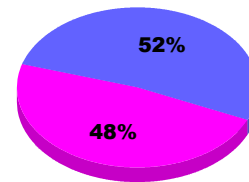

Gender Comparison 2012-2013

Jul/Aug/Sep

Legend: Male (Cyan), Female (Magenta)